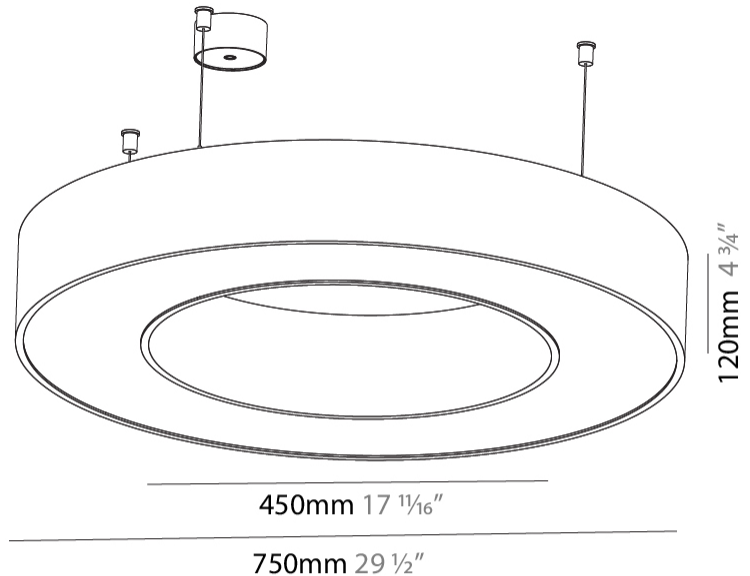

GENERAL

Series: Glorious
Subseries: Glorious
Brand: Prolight
Division: Architectural
Mounting Type: Suspension
Mounting Location: Ceiling
Subcategory: Ambient

PHYSICAL

Shape: Round
Diameter (mm): 750
Diameter (in): 29 1/2
Height (mm): 120
Height (in): 4 3/4
Max. Overall Height (mm): 2120
Max. Overall Height (in): 83 7/16
Light Distribution: Direct
Weight (kg): 7.062
Weight (lbs): 15.56
Diffuser: [PMMA - Opal or Micro-Prism](#)
Fixture Finish: [SSR / BKV / CWI / CRY / HAB / UFT / ITA / RUA / FTG / MYG / LOD / PUS / FRO / FUP / KIA / POP / BLS / SPG / MEY / GOH / GUM / CHC / COM / ABZ / JAG / OBR / MOS / ROR](#)
Fixture Material: Aluminum

ELECTRICAL

Lamp Type: LED (Zhaga Standard)
Input Wattage (W): 30
Total Output Wattage (W): 24 / 19.2 (3500K)
Dimming: [Non-Dimming / Phase Dimming (120Vac only) / 0-10V Dimming](#)
Driver Included: Yes
Driver Location: Integrated
Driver Type: Constant Current
Driver Class: Class 2
Input Voltage (V): 120 - 277
Constant Current (MA): 350 / 600 (3500K)

LED

Color Temperature (°K): [3000 / 3500 / 4000](#)
Max. Delivered Lumen (lm): 2770 / 2862 / 2920
CRI: >80 CRI
Efficiency (%): 65
Lamp Life (hrs): 50000

OPTICAL

RATINGS AND CERTIFICATIONS

Certified By: Certified for North American Standards
IP rating: IP20